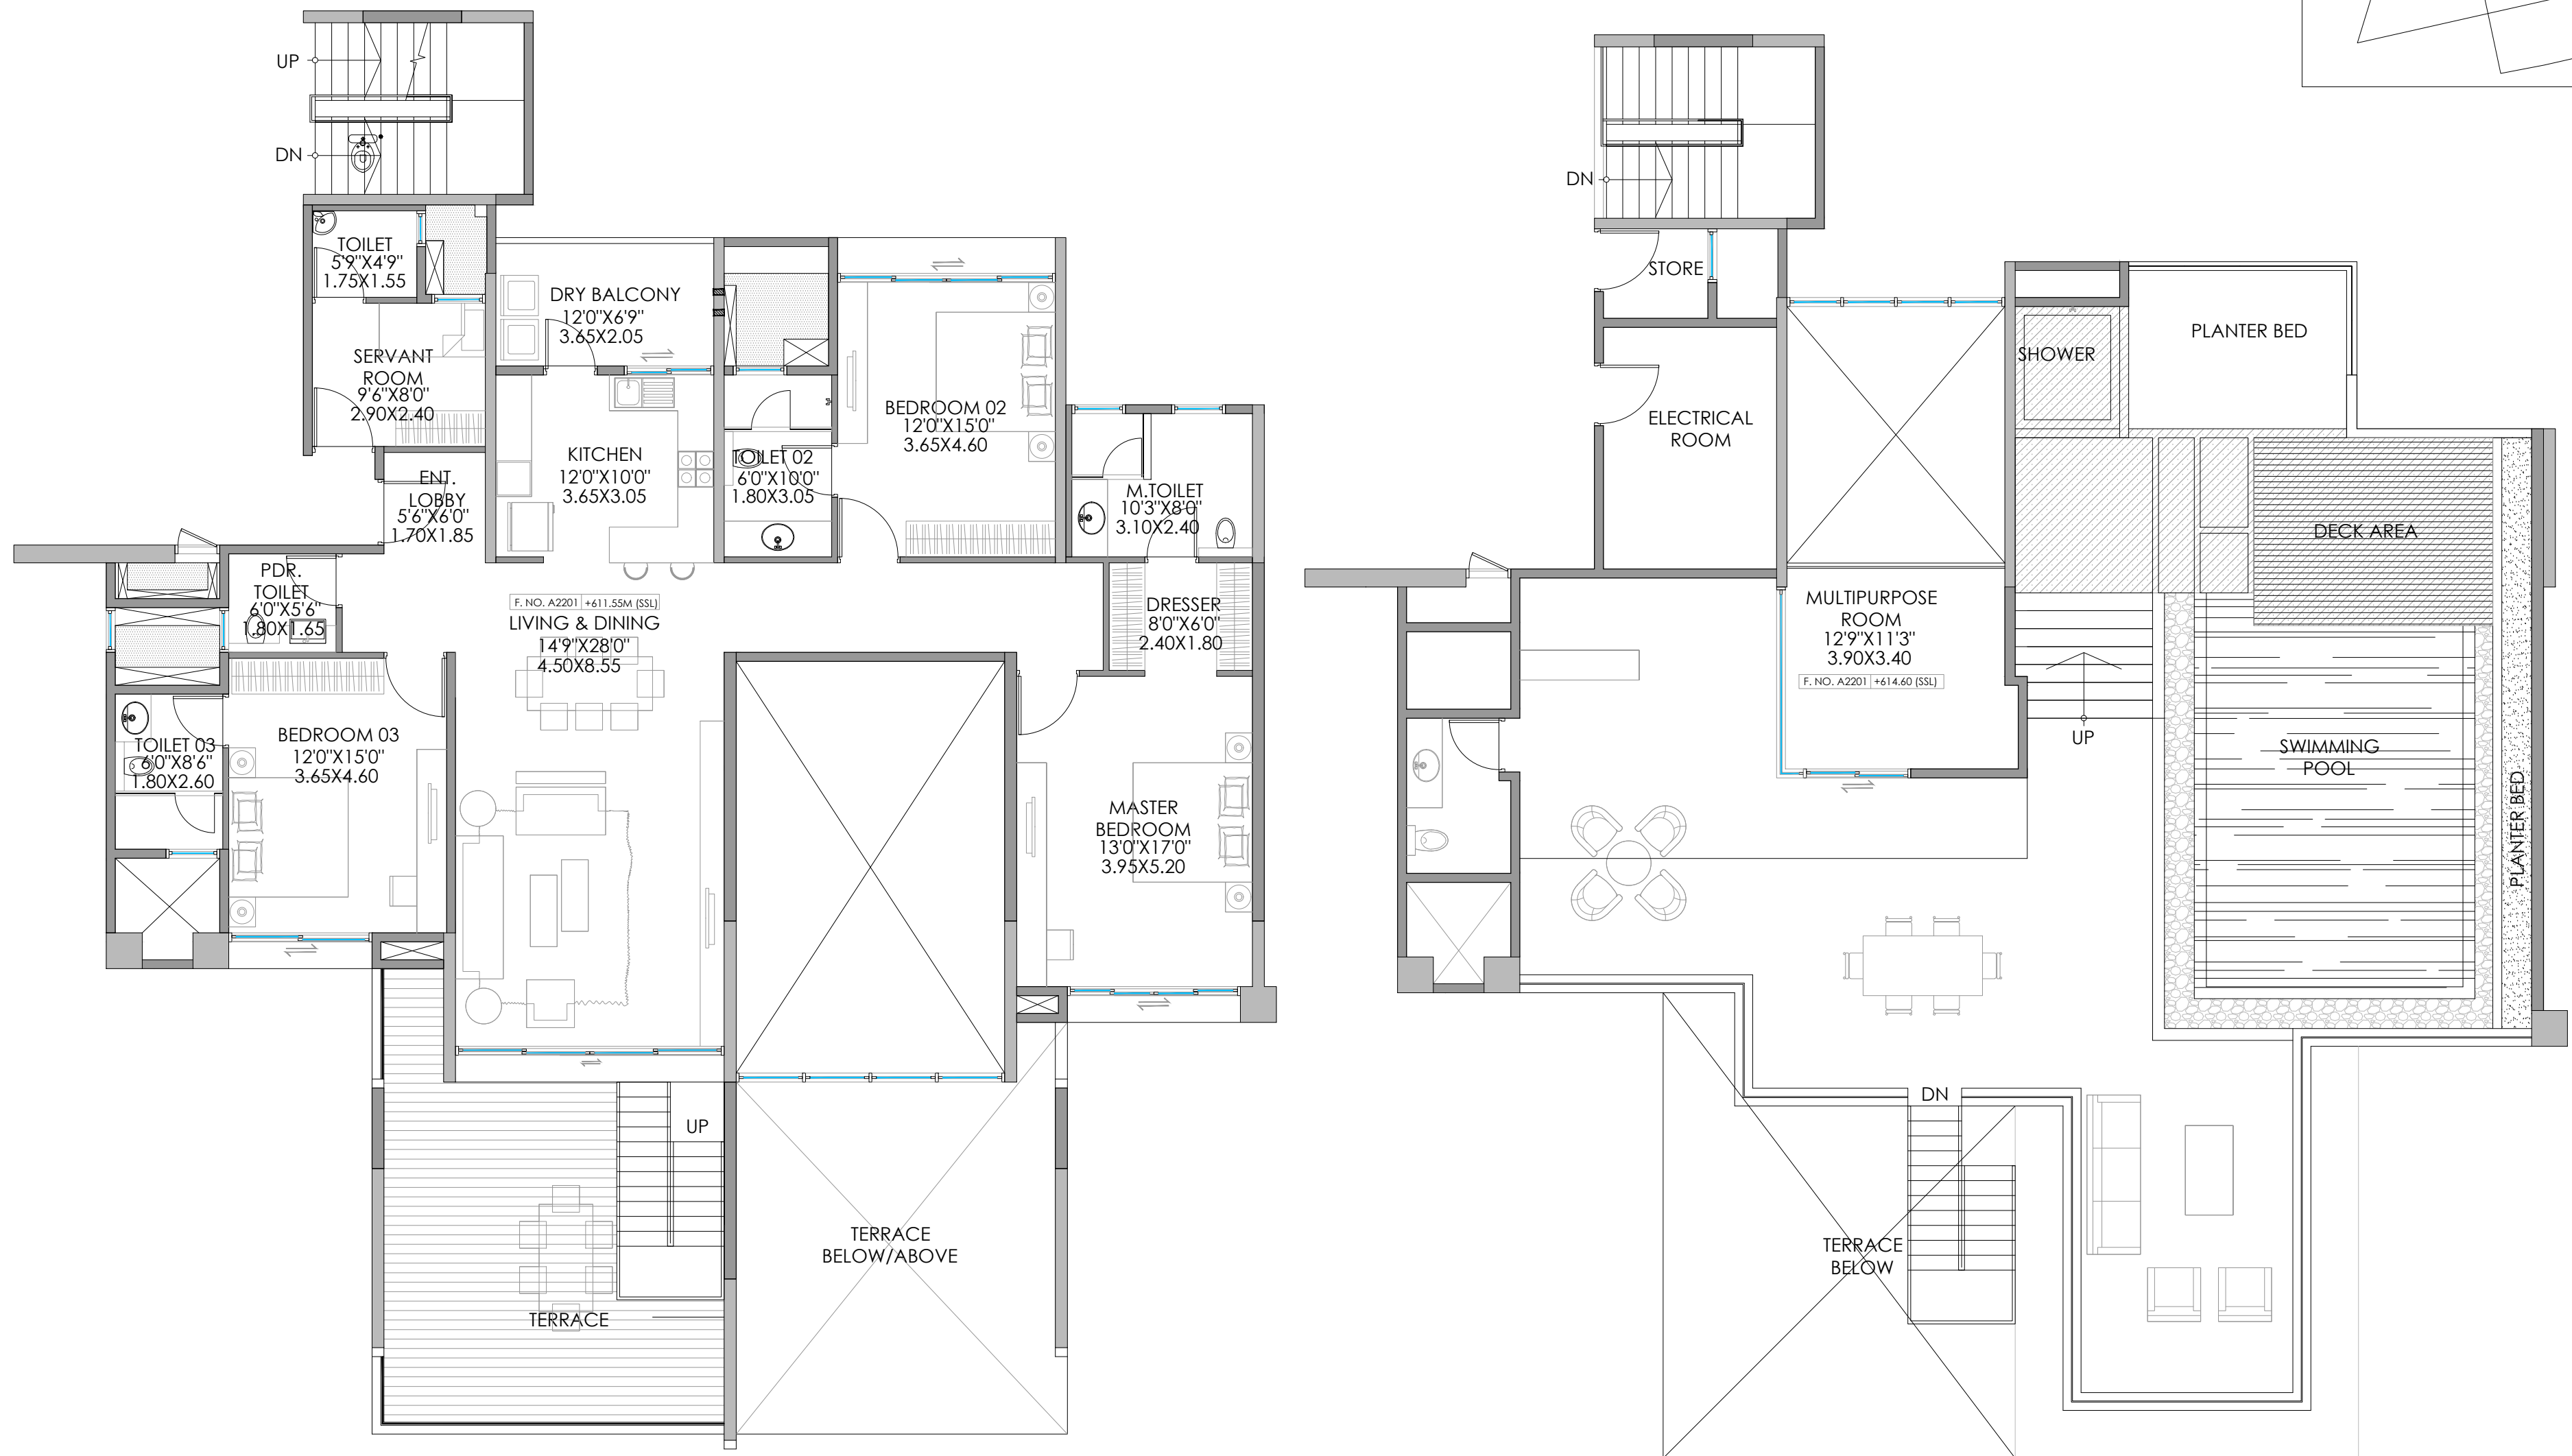

# MARVEL AQUANAS

## BUILDING - A

### BUILDING A

FLAT TYPE	FLAT NO.	UNIT CARPET AREA (SQ.M.)	ENCLOSED BALCONY CARPET AREA (SQ.M.)	DOUBLE HT.AREA (SQ.M.)	EYE LEVEL TERRACE CARPET AREA (SQ.M.)	TOP TERRACE CARPET AREA (SQ.M.)	TOTAL CARPET AREA (SQ.M.)
3 BHK WITH SER.ROOM	2201	145.57	34.43	0.00	37.80	178.09	395.89